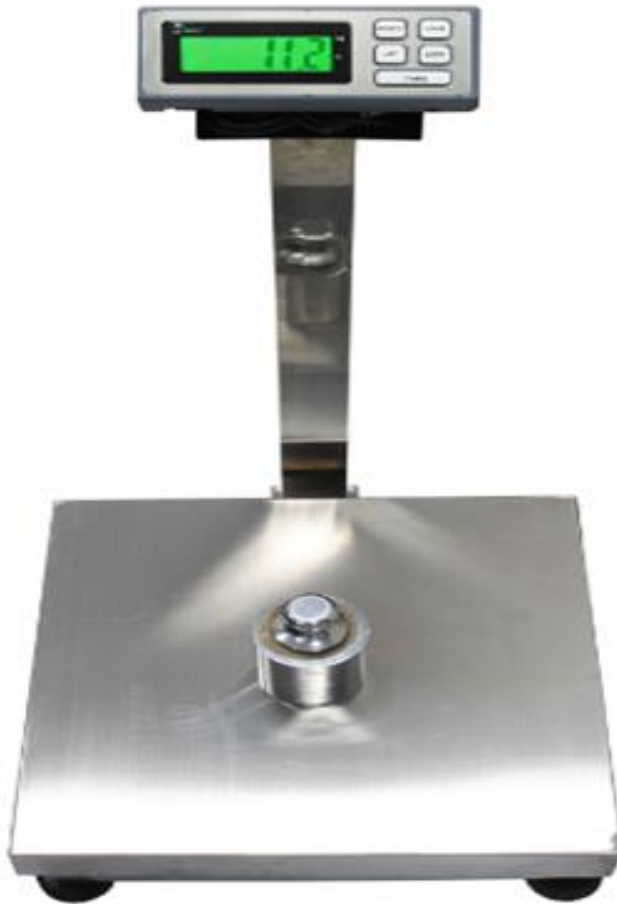

Stainless Steel Platform Weighing Scale TCS-N

Product Features:

Auto backlight & Auto power off

Auto zero tracking

Auto calibration

High accuracy load cell

Resolution: 1/2000~1/15000

Unit: kg/lb

Large LCD display

Large heavy gage stainless steel square pan

Power source : AC/DC adaptor 9V/100mA or rechargeable batteries

N.W.: 11kg, G.W.16KGS Packing Size:740mm*540mm*175mm/ctn 1PCS/1CTN

Specification

Type	TCS-N-60	TCS-N-150	TCS-N-200	TCS-N-300
Capacity (g)	60kg	150kg	200kg	300kg
Resolution(g)	10~20g	20~50g	50~100g	50~100g
Platform Size(mm)	400*500mm	400*500mm	400*500mm	400*500mm