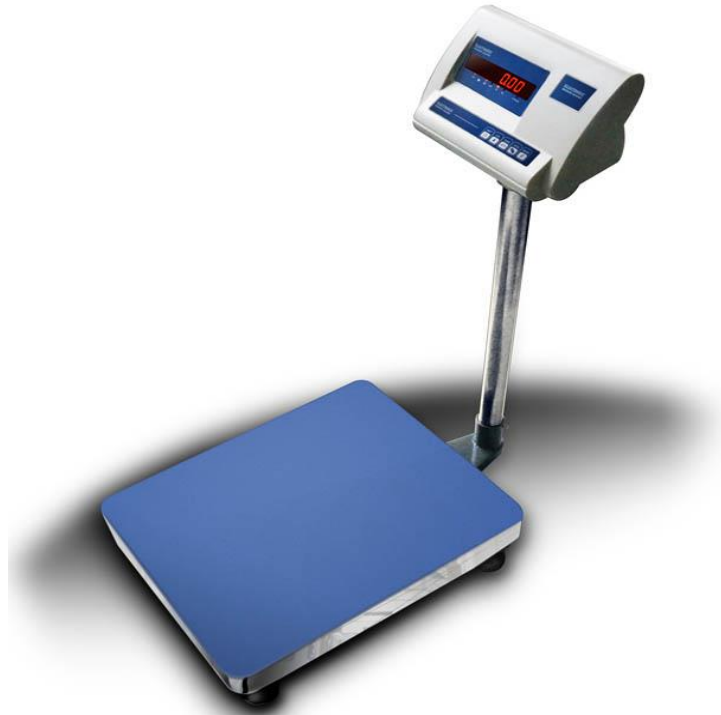

Electronic Platform Weighing Scale TCS-BC

MODEL	TCS-BC							
CAPACITY	61kg	110kg	210kg	310kg	510kg	61kg	110kg	160kg
DISPLAY	LCD							
CLASS PRECISION	III							
RESOLUTION	10g				1g			
REPEATABILITY	10g				1g			
LINER	10g				1g			
STAB.TIME	≤3S							
OP.TEMP	17.5℃~22.5℃							
PAN SIZE	400X500/450X600/600X800mm							
DIMENSION	Fix Up							
POWER	Power line(Rechargeable Battery)							
CALIBRATION	EXTERNAL							
N.WEIGHT	3.0kg							
G.WEIGHT	4.5kg							
PACKING SIZE	850*420*170 (LxWxH) mm							
INTERFACE	RS232 (Option)							