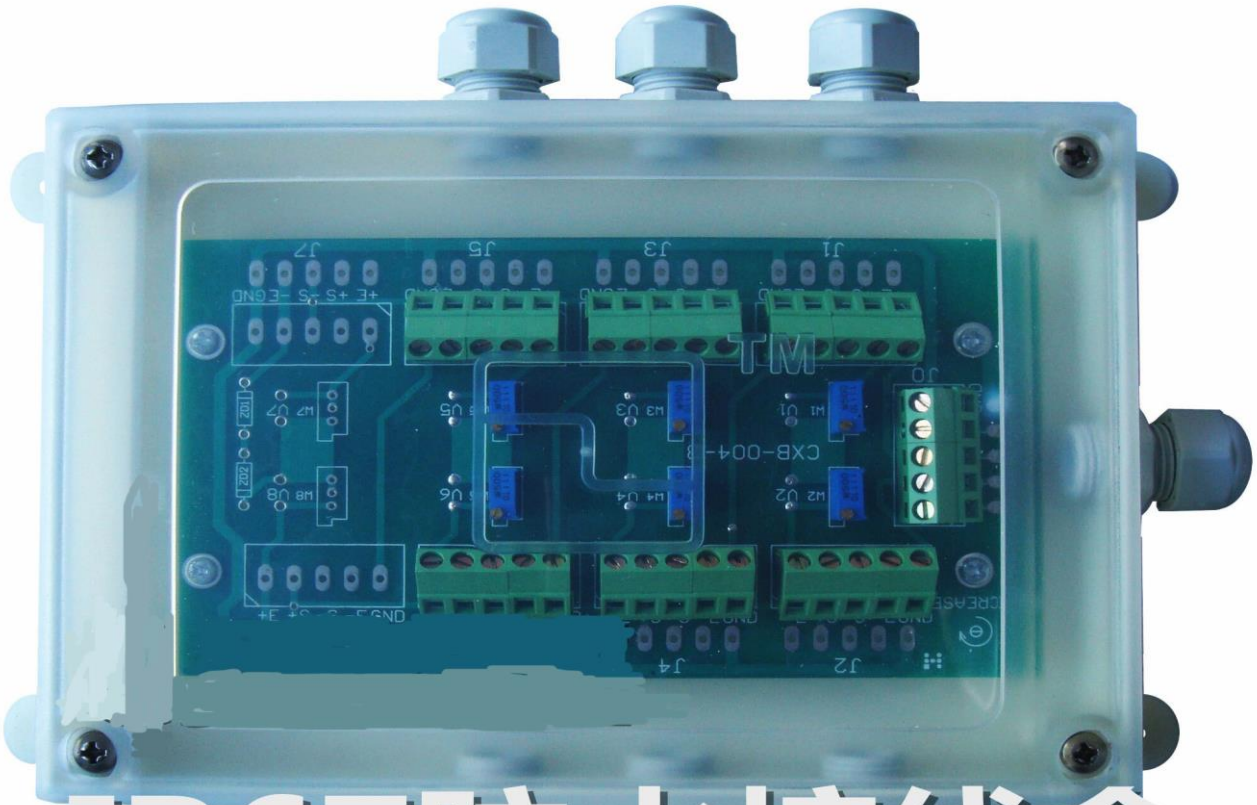

## Plastic Six Wires Waterproof Junction Box JTB-6WP

# IP67防水接线盒

### Plastic Junction Box

Hermetically-sealed adaptor, durability

High accurate, slight excursion insulation and potentiometer ensure system work well.

Special encoding columns ensure load cell connect with signal cable reliably and users conveniently.

Model:2-4 Load cells

Material: ABS water proof

Dimension:153×103×35mm

Connect: Signal or Bridge

Accuracy  $\pm 1$  mm