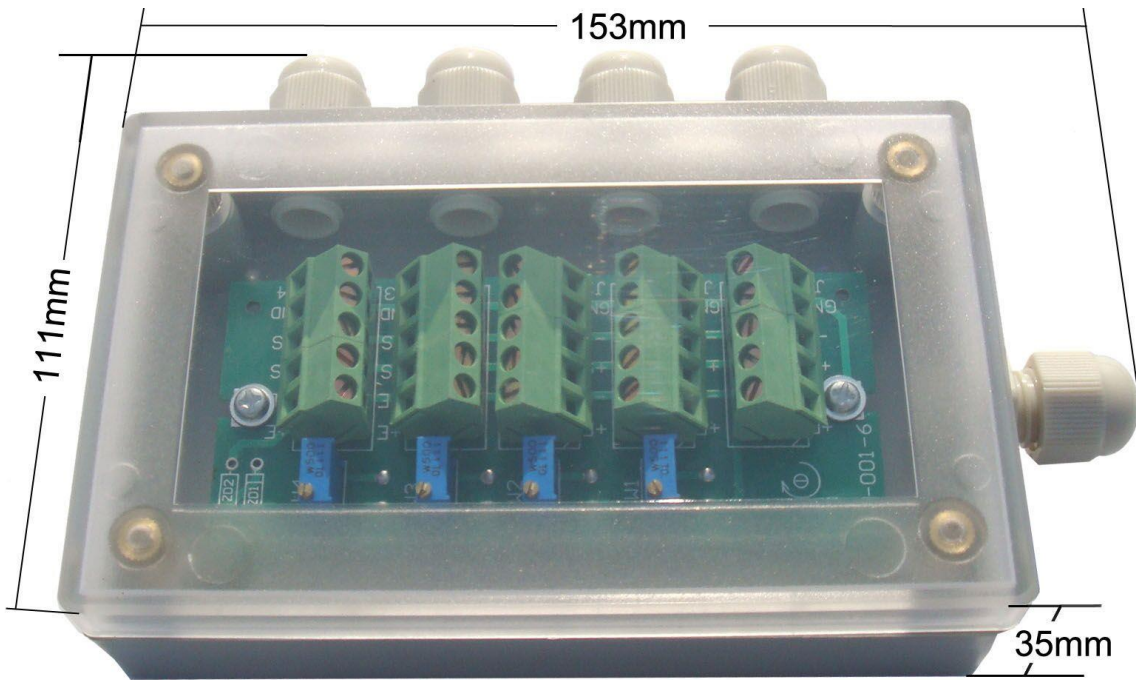

Plastic Four Wires Junction Box with Small Size JTB-4PS

Plastic Junction Box

Hermetically-sealed adaptor, durability

High accurate, slight excursion insulation and potentiometer ensure system work well.

Special encoding columns ensure load cell connect with signal cable reliably and users conveniently.

Material: ABS

Dimension:219×175×40mm

Connect: Signal or Bridge

Accuracy ± 1 mm