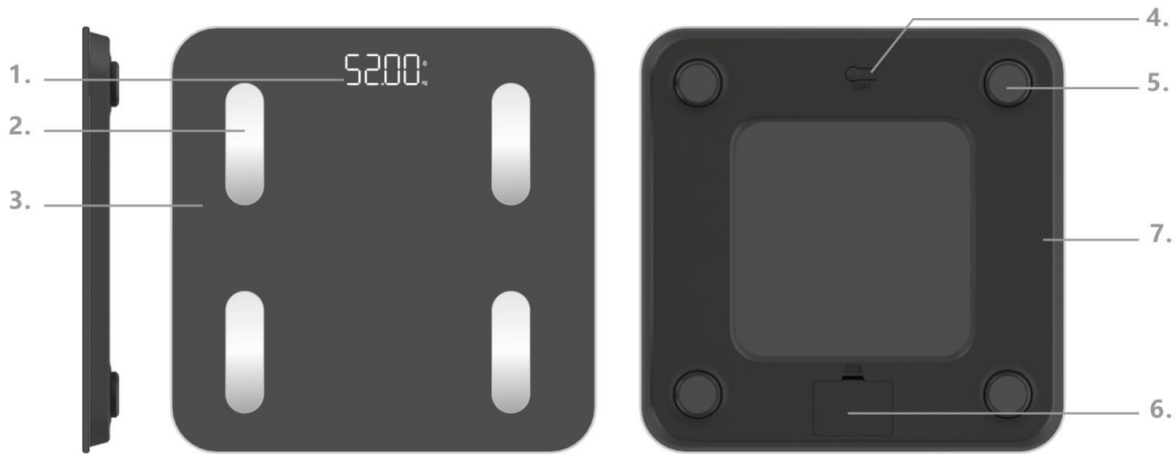

Smart Bluetooth Body Fat Testing Bathroom Scale GYB-W04

Specification:

Bluetooth Smart Body Fat Scale with white LED display

With 14 body index data

With Free App:Fitdays/Ontofit/Fitdays+

Support offline test function

6 vital body data rotation on the screen (Pic 3)

With tempered glass/colorful VA screen

Unique square bottom(Pic 2)

4 silicone anti-slip feet

Product size:278*278x20.3mm

LED size:74*38mm

Capacity:180kg/400lb

Division:50g/0.1lb

Low power/Over load indication

Auto on/Auto off

Power:3pcs x AAA batteries(not included)

Color box size: 300x286x33mmmm

Carton size: 315*295*305mm

Carton qty:8pcs/ctns *Carton N.W.:9.6KG

Carton G.W.:12 KG CBM:0.0283cbm