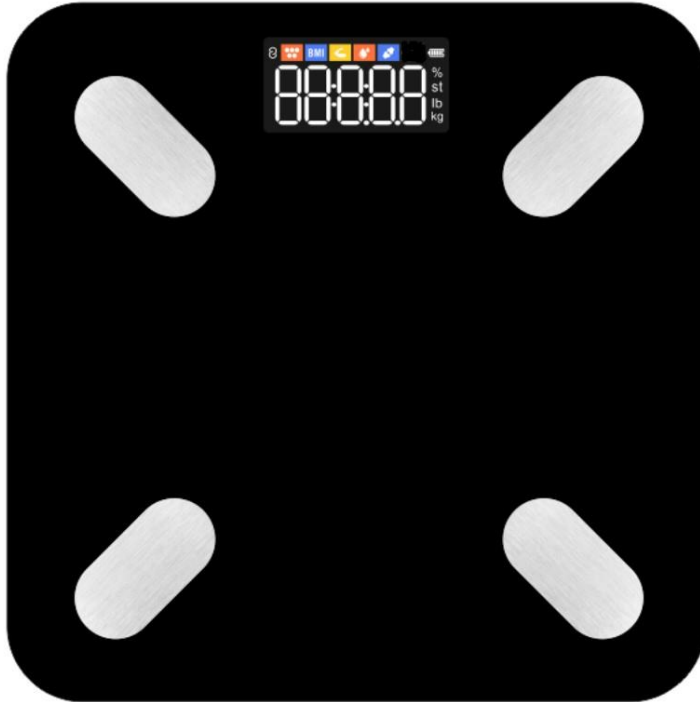

Smart Bluetooth Body Fat Testing Bathroom Scale GYB-W03

Specification:

Bluetooth Smart Body Fat Scale with clear VA colorful screen

With 14 body index data

With Free App:Fitdays/Ontofit/Fitdays+

Support offline test function

6 vital body data rotation on the screen (Pic 3)

With tempered glass/colorful VA screen

Unique square bottom(Pic 2)

4 silicone anti-slip feet

Product size:278*278x20.3mm

LCD size:74*38mm

Capacity:180kg/400lb

Division:50g/0.1lb

Low power/Over load indication

Auto on/Auto off

Power:3pcs x AAA batteries(not included)

Color box size: 300x286x33mmmm

Carton size: 315*295*305mm

Carton qty:8pcs/ctns *Carton N.W.:9.6KG

Carton G.W.:12 KG CBM:0.0283cbm