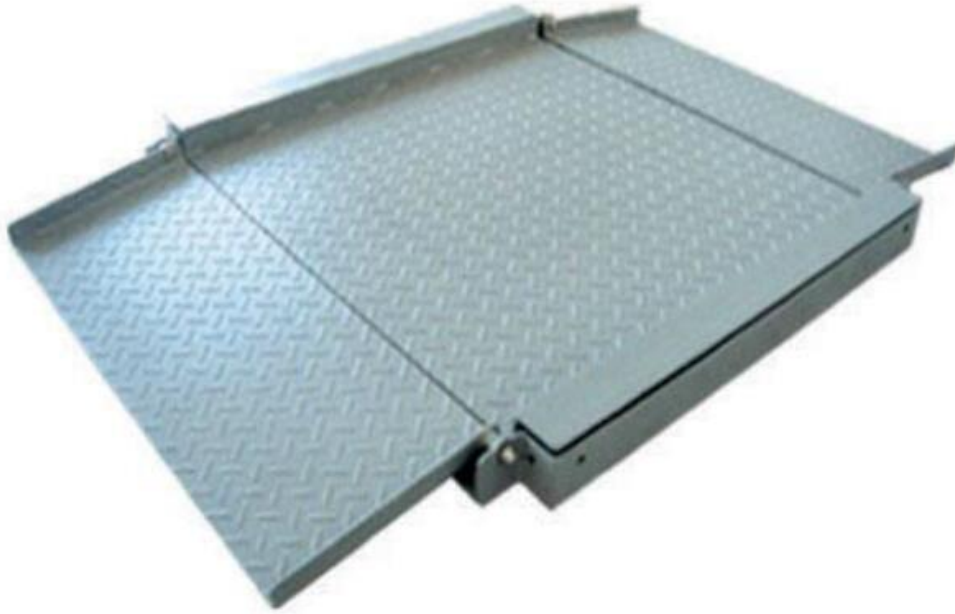

厦门贯宇电子科技有限公司
Xiamen Kuan Yi Electronic Technology CO.,Ltd.

Single Deck Low Profile Floor Weighing Scale FS-L

Feature:

Dimension: 0.8m×0.8m×40mm 1m×1m×40mm

1.2m×1.2m×50mm 1.5m×1.5m×50mm

Weighing capacity:0.5t-3 t

Suitable for the weighing of manual vehicle, labor-saving and time - saving